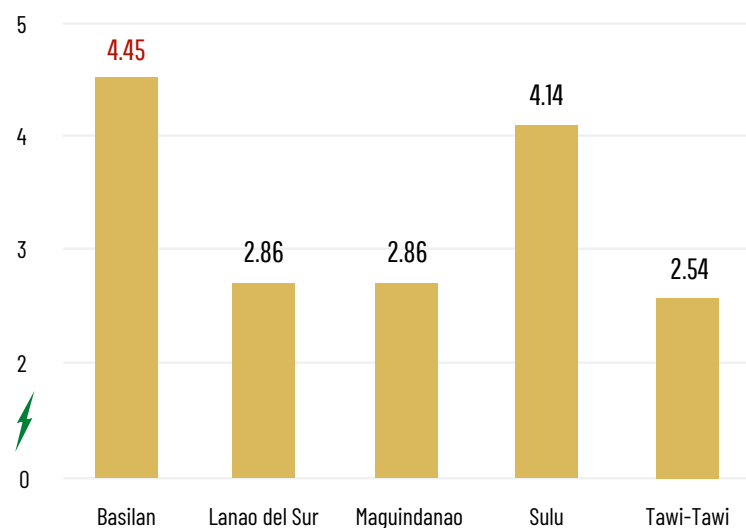

TOTAL POPULATION OF BARMM IN 2020

Date of Release: July 22, 2021

Reference No: IG-BARMM-21-024

As of **May 2020**, there are

4,404,288

total population of **BARMM**
based on **2020 CPH**

4.0%

of the Philippine population
is in **BARMM**

TOTAL POPULATION IN BARMM (in million)

0.62 million

population increase in **BARMM**
from **2015 - 2020**

BARMM total population
increased by

3.26%

annually, on average
during **2015 - 2020**

TOTAL POPULATION IN BARMM provinces (in thousands)

ANNUAL POPULATION GROWTH RATE IN BARMM provinces (in percent)

Maguindanao (excluding Cotabato City) has the biggest population in 2020 among BARMM provinces with

1.34 million

comprising approximately **30.4%**
of the total population in **BARMM**

Basilan (excluding Isabela City)

was the fastest growing province in 2020 among BARMM provinces with

4.45%

Average Annual Population
Growth Rate (PGR)

Source: 2020 Census of Population and Housing (CPH 2020), Philippine Statistics Authority