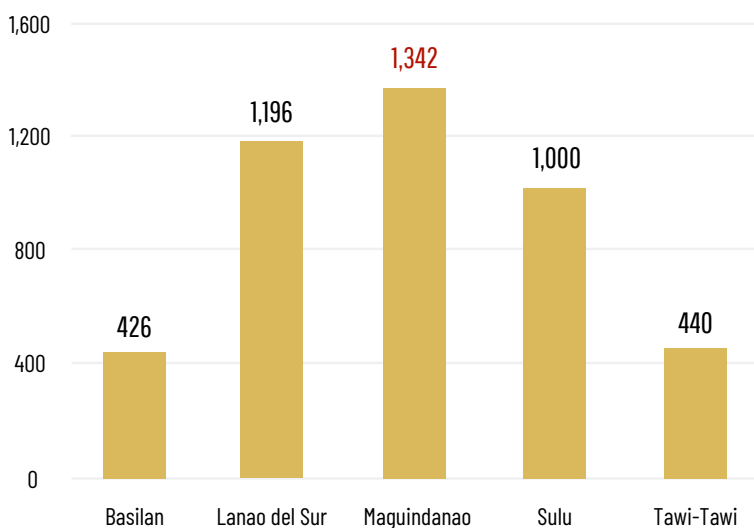

TOTAL POPULATION OF BARMM IN 2020

Date of Release: July 22, 2021

Reference No: IG-BARMM-21-024

As of **May 2020**, there are

4,404,288

total population of **BARMM**
based on **2020 CPH**

4.0%

of the Philippine population
is in **BARMM**

TOTAL POPULATION IN BARMM (in million)

0.62 million

population increase in **BARMM**
from **2015 - 2020**

BARMM total population
increased by

3.26%

annually, on average
during **2015 - 2020**

TOTAL POPULATION IN BARMM provinces (in thousands)

ANNUAL POPULATION GROWTH RATE IN BARMM provinces (in percent)

Maguindanao (excluding Cotabato City) has the biggest population in 2020 among BARMM provinces with

1.34 million

comprising approximately **30.4%**
of the total population in **BARMM**

Basilan (excluding Isabela City)

was the fastest growing province in 2020 among BARMM provinces with

4.45%

Average Annual Population
Growth Rate (PGR)

Source: 2020 Census of Population and Housing (CPH 2020), Philippine Statistics Authority