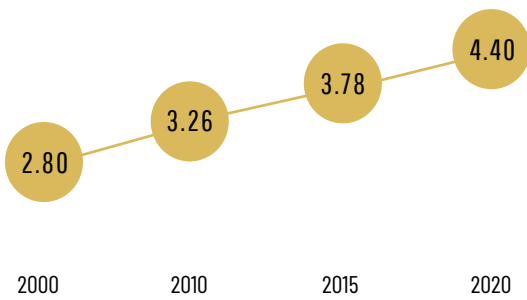

TOTAL POPULATION OF BARMM IN 2020

Date of Release: July 22, 2021

Reference No: IG-BARMM-21-024

As of **May 2020**, there are

4,404,288

total population of **BARMM**
based on **2020 CPH**

4.0%

of the Philippine population
is in **BARMM**

TOTAL POPULATION IN BARMM (in million)

0.62 million

population increase in **BARMM**
from **2015 - 2020**

BARMM total population
increased by

3.26%

annually, on average
during **2015 - 2020**

TOTAL POPULATION IN BARMM provinces (in thousands)

ANNUAL POPULATION GROWTH RATE IN BARMM provinces (in percent)

Maguindanao (excluding Cotabato City) has the biggest population in 2020 among BARMM provinces with

1.34 million

comprising approximately **30.4%**
of the total population in **BARMM**

Basilan (excluding Isabela City)

was the fastest growing province in 2020 among BARMM provinces with

4.45%

Average Annual Population
Growth Rate (PGR)

Source: 2020 Census of Population and Housing (CPH 2020), Philippine Statistics Authority